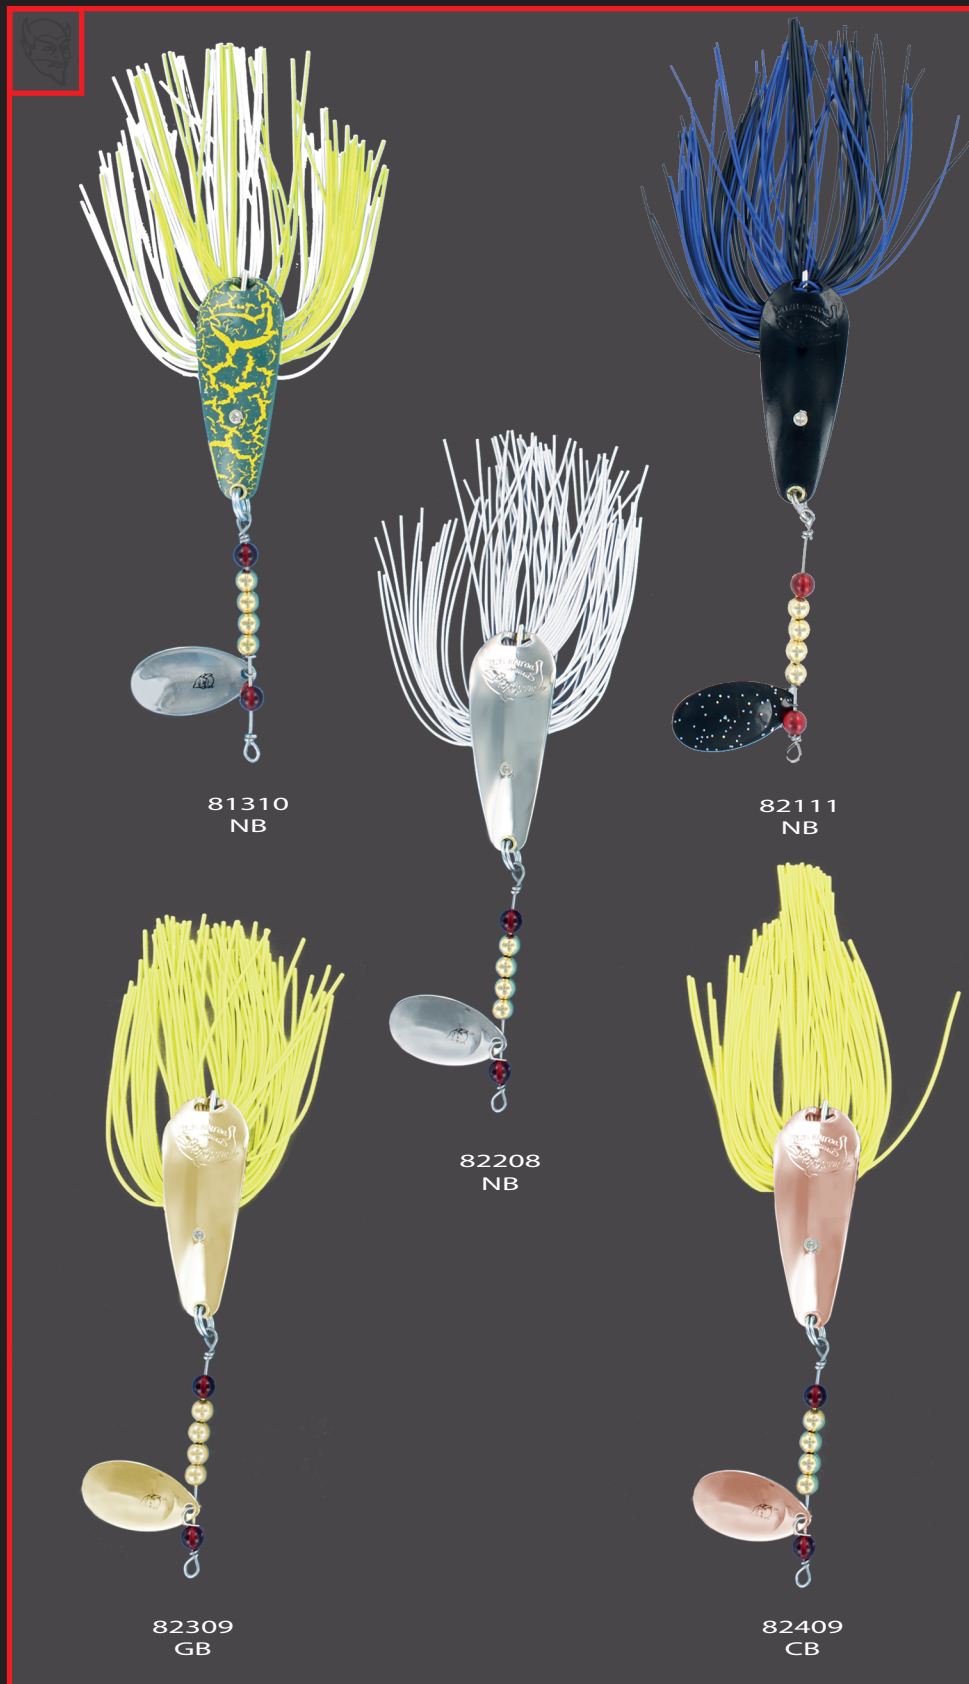

Lure recommendations for:

Northern Pike

Lure recommendations for:

Northern Pike

NB-Nickel Back
 CB-Copper Back
 BB-Brass Back
 G-Glow in the dark