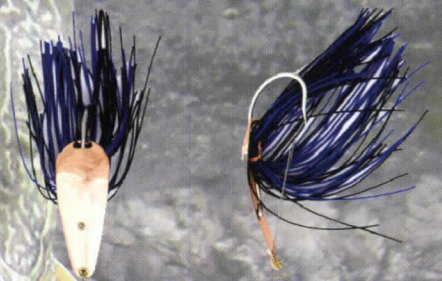

The Original REX SPOON®

Saltwater anglers pursuing Redfish, Snook, Mackerel, Trout and other prized inshore saltwater species have made the Rex Spoon part of their game plan for many years on the Gulf Coast.

- Rex, Jr. Rex and Baby Rex come with Feathers only
- Feather Colors: Red, Black, White, Yellow, Orange, Chartreuse

The REX CLASSIC®

The Classic is a great spoon for taking bass out of deep cover and heavy weedbeds.

- Available with Rubber Skirts only
- Skirt Colors: White, Chartreuse, Chartreuse/White, Chartreuse/Black, Black/Blue, Skirting not available on Jr. Rex or Baby Rex
- 1/2oz only

BUZZ'N REX & SPIN'N REX

The Rex is a favorite of freshwater anglers seeking Pike and Bass in heavy cover such as thick weedbeds and shallow water grass flats

- Available with Rubber Skirts only
- 1/2oz only

Spoon Finishes Available